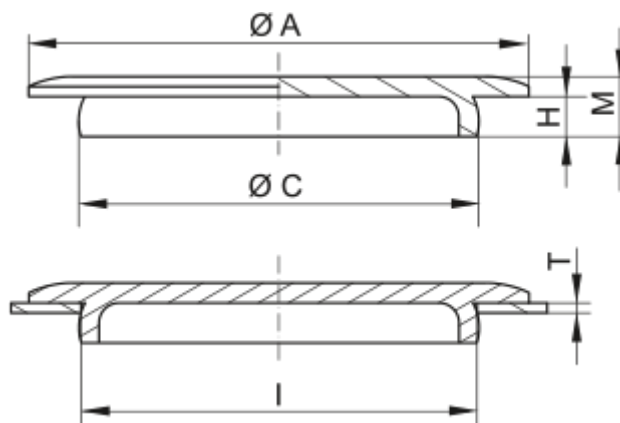

Data Sheet

Article number: 59GPN9102179

Description: KLEE Universal flat design GPN 910 - 15 (Wall thickness 1)

Measures

A = 18

C = 15.4

H = 4

I = 15

M = 5

T = 1